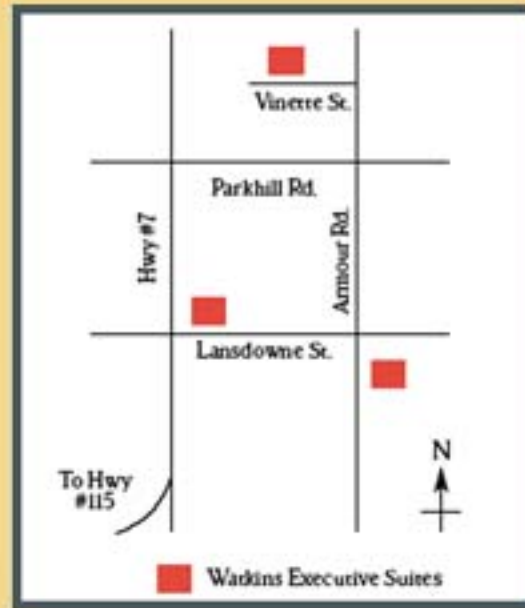

Where we are located...